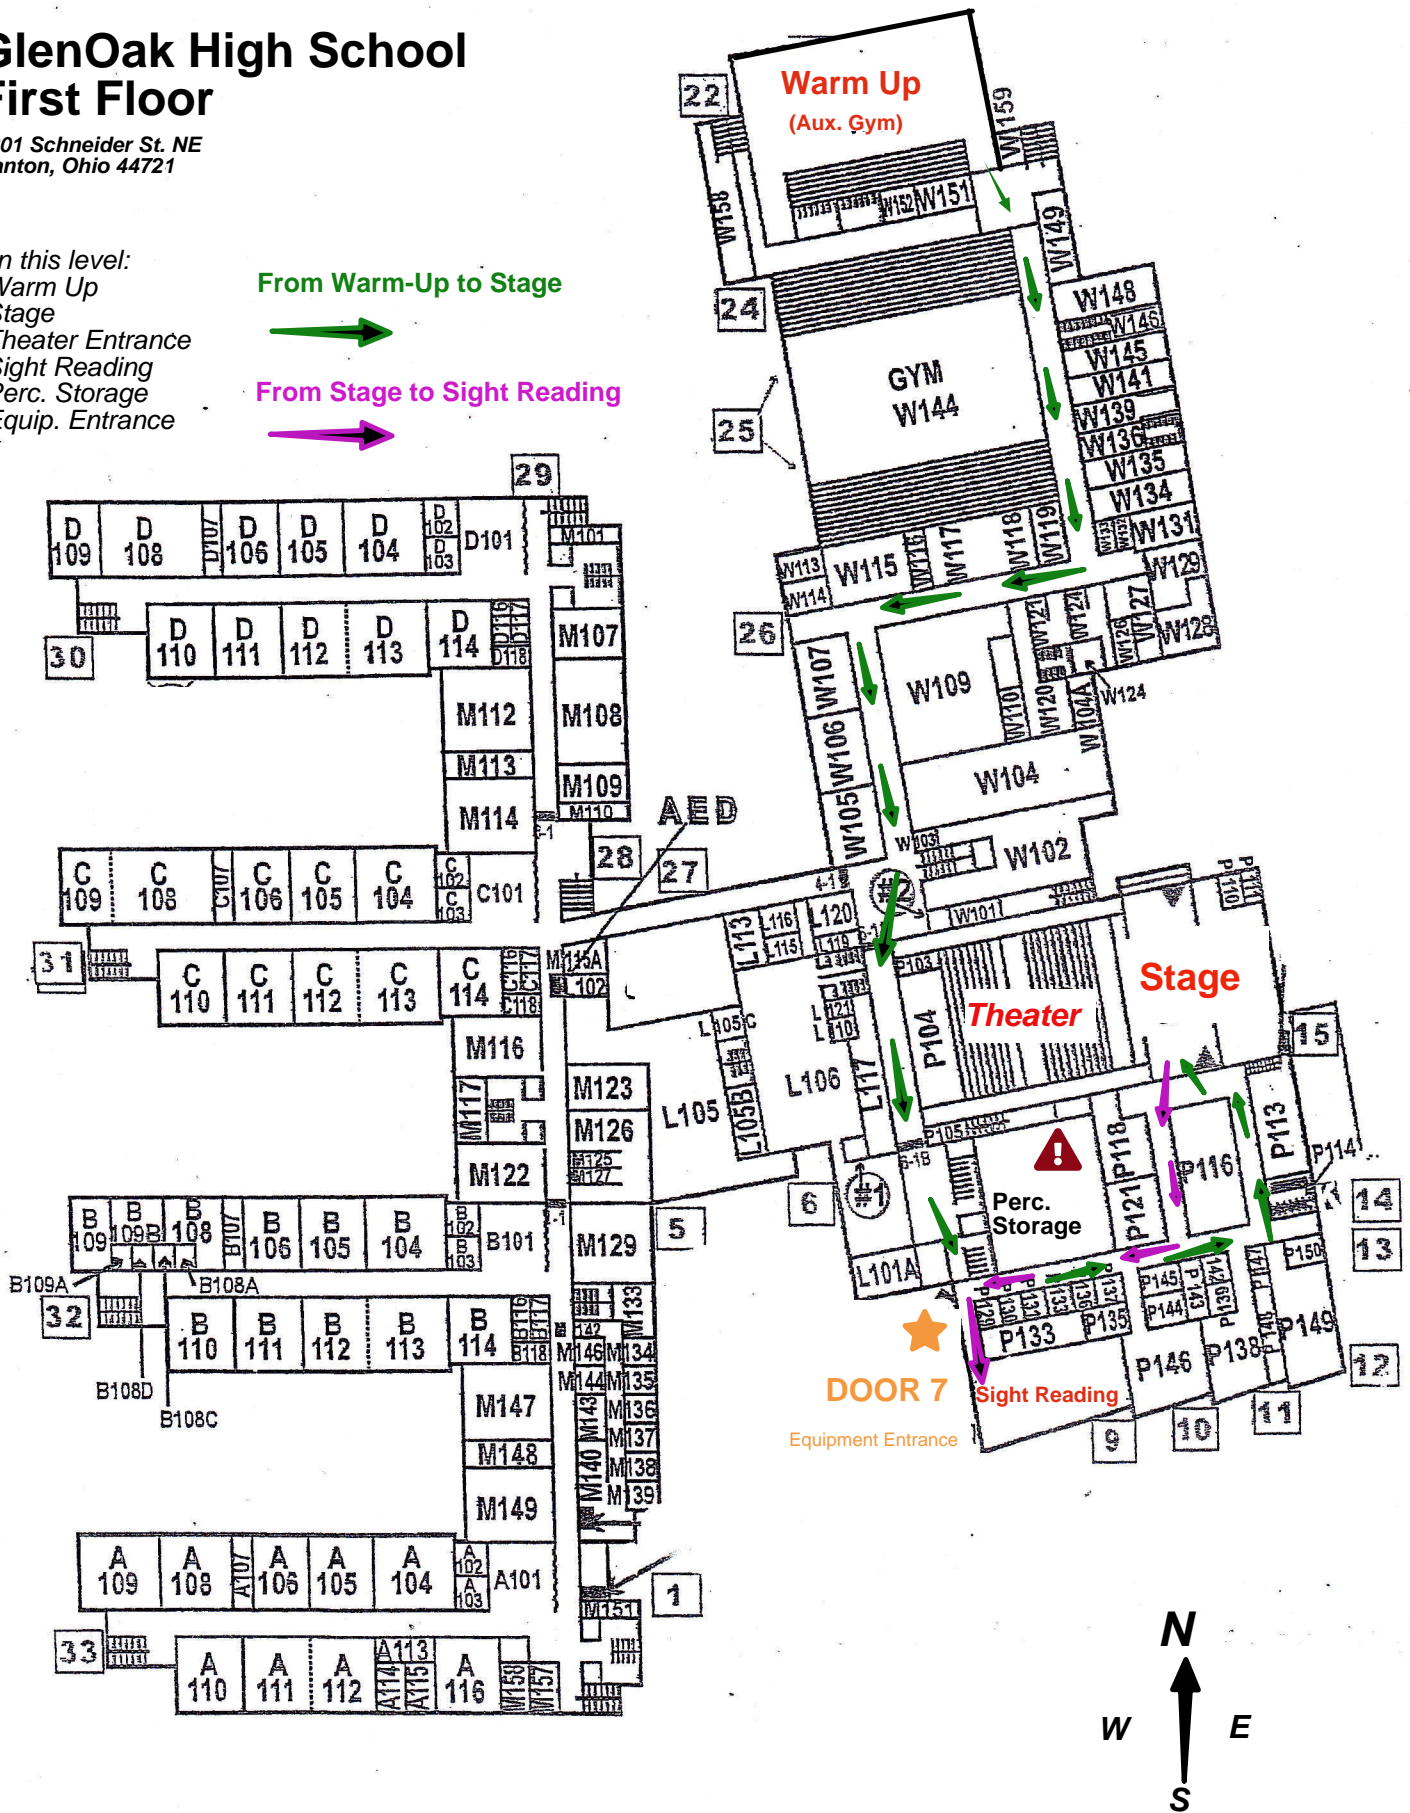

GlenOak High School First Floor

1801 Schneider St. NE
Canton, Ohio 44721

- On this level:
- Warm Up
 - Stage
 - Theater Entrance
 - Sight Reading
 - Perc. Storage
 - Equip. Entrance

From Warm-Up to Stage

From Stage to Sight Reading

Schneider St. NE

GlenOak High School Second Floor

- On this level:
- Event Office
 - Homerooms
 - Cafeteria
 - Main Entrance
 - Parking Lots

Event Office

DOOR 17

Everyone enters here