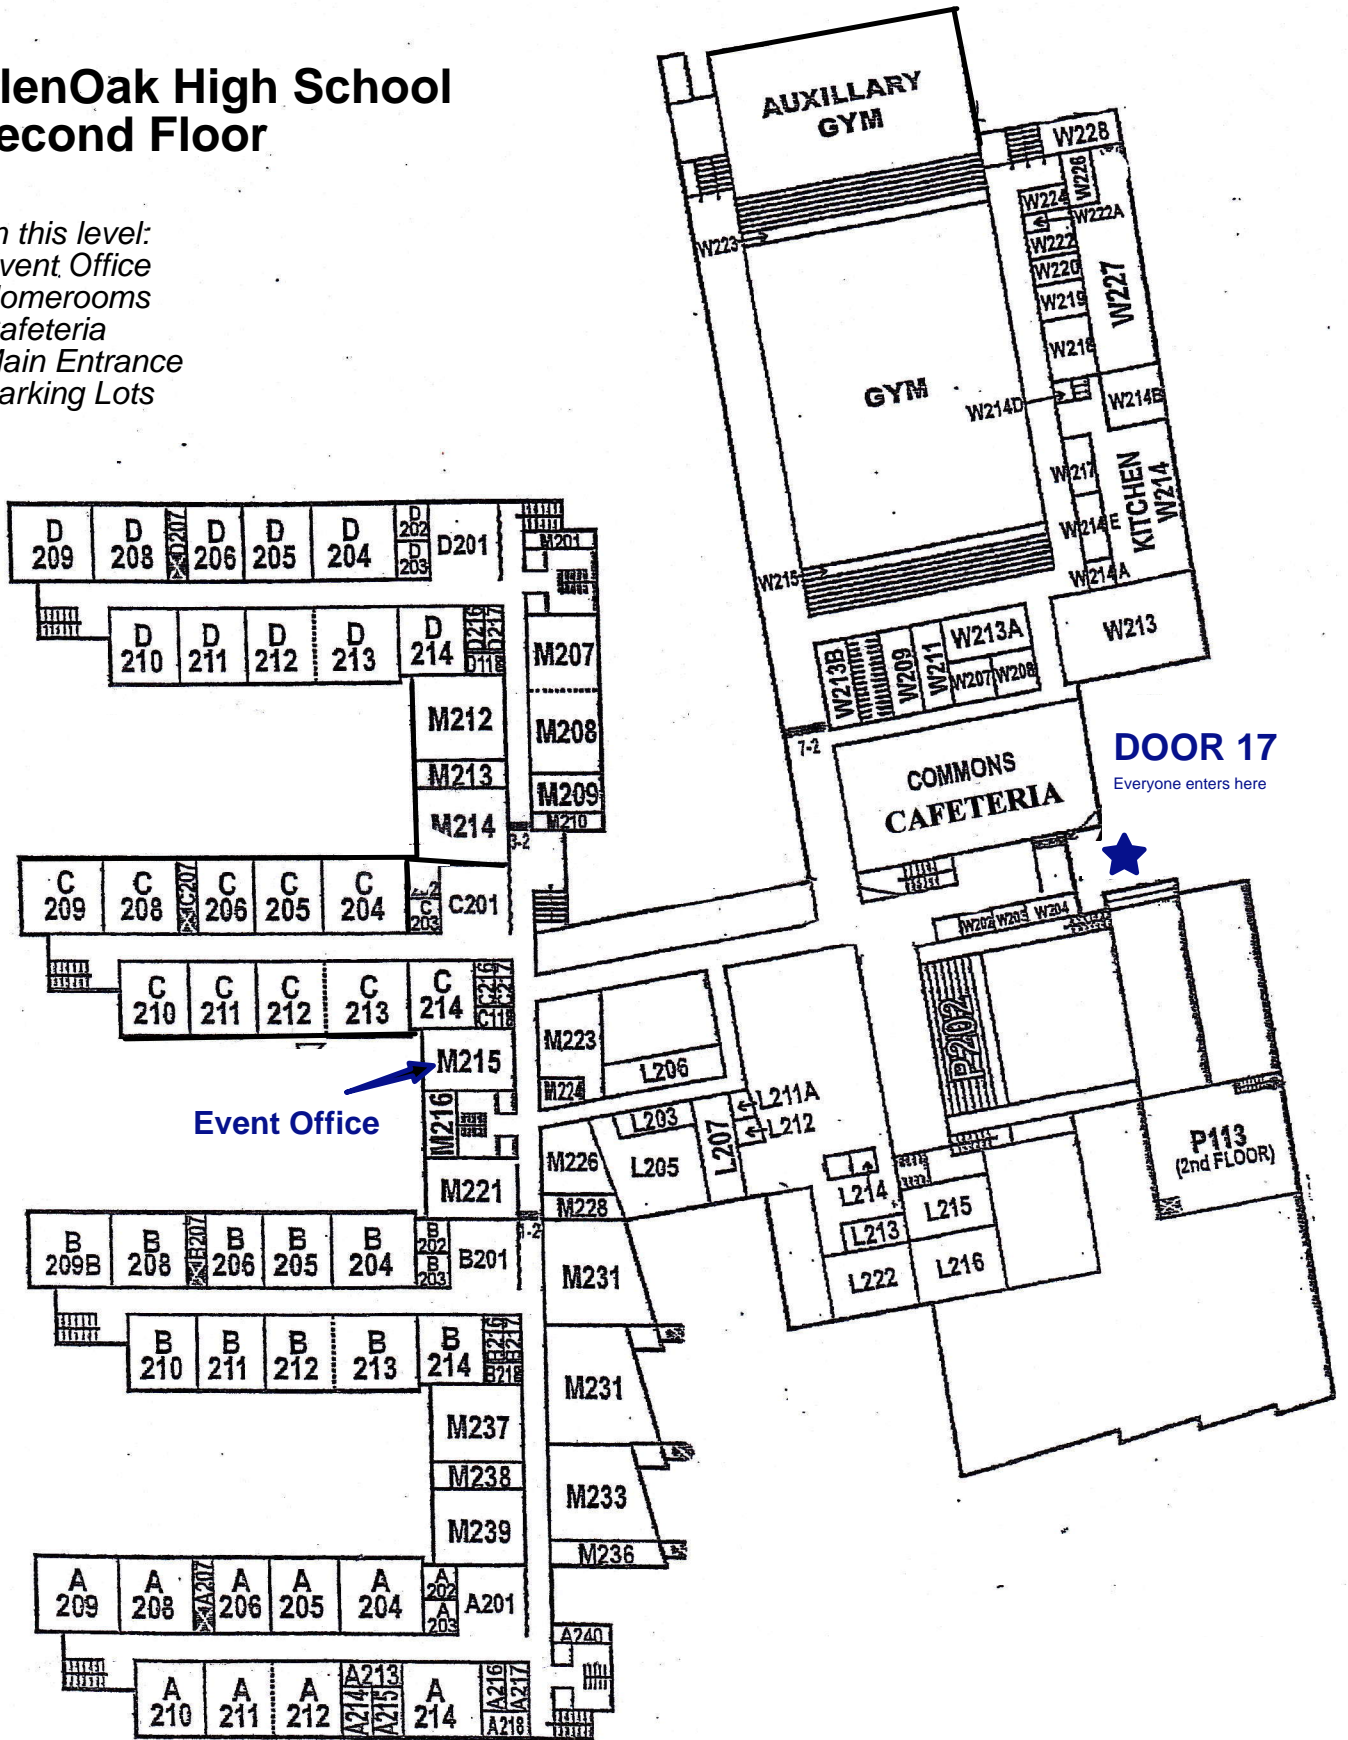

GlenOak High School First Floor

1801 Schneider St. NE
Canton, Ohio 44721

- On this level:
- Warm Up
 - Stage
 - Theater Entrance
 - Sight Reading
 - Perc. Storage
 - Equip. Entrance

From Warm-Up to Stage

From Stage to Sight Reading

Schneider St. NE

GlenOak High School Second Floor

- On this level:
- Event Office
 - Homerooms
 - Cafeteria
 - Main Entrance
 - Parking Lots

Event Office

DOOR 17

Everyone enters here